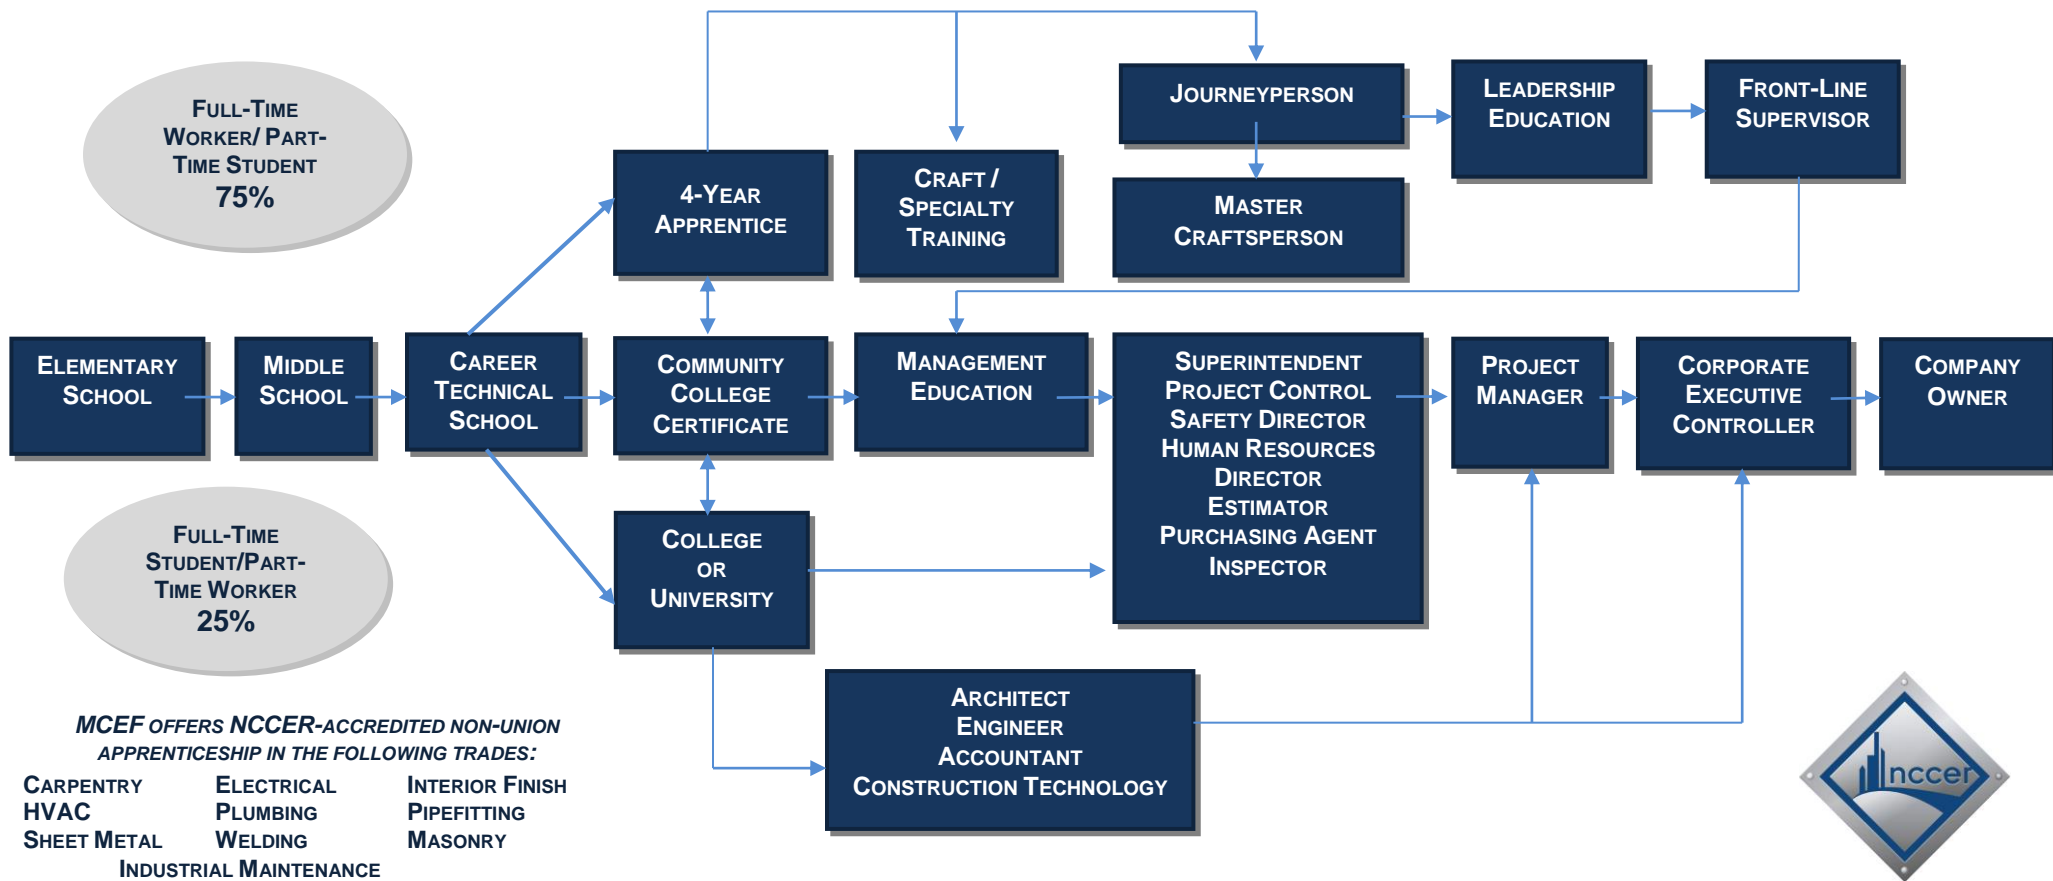

CRAFT TRAINING – THE OTHER FOUR-YEAR DEGREE

CONSTRUCTION INDUSTRY CAREER PATH

MISSISSIPPI CONSTRUCTION EDUCATION FOUNDATION (MCEF)

290 COMMERCE PARK DRIVE, SUITE B
RIDGELAND, MS 39157
PH: 601-605-2989 FAX: 601-605-2987
1-800-358-3788 WEBSITE: WWW.MCEF.NET

MCEF PARTNER ASSOCIATIONS

ASSOCIATED BUILDERS AND CONTRACTORS	ASSOCIATED GENERAL CONTRACTORS
AMERICAN SUBCONTRACTORS ASSOCIATION	MS ROAD BUILDERS ASSOCIATION
BRICK INDUSTRY ASSOCIATION SOUTHEAST	MS CONCRETE INDUSTRIES ASSOCIATION
MS ASPHALT PAVEMENT ASSOCIATION	MS MANUFACTURERS ASSOCIATION
NATIONAL ASSOCIATION OF WOMEN IN CONSTRUCTION	